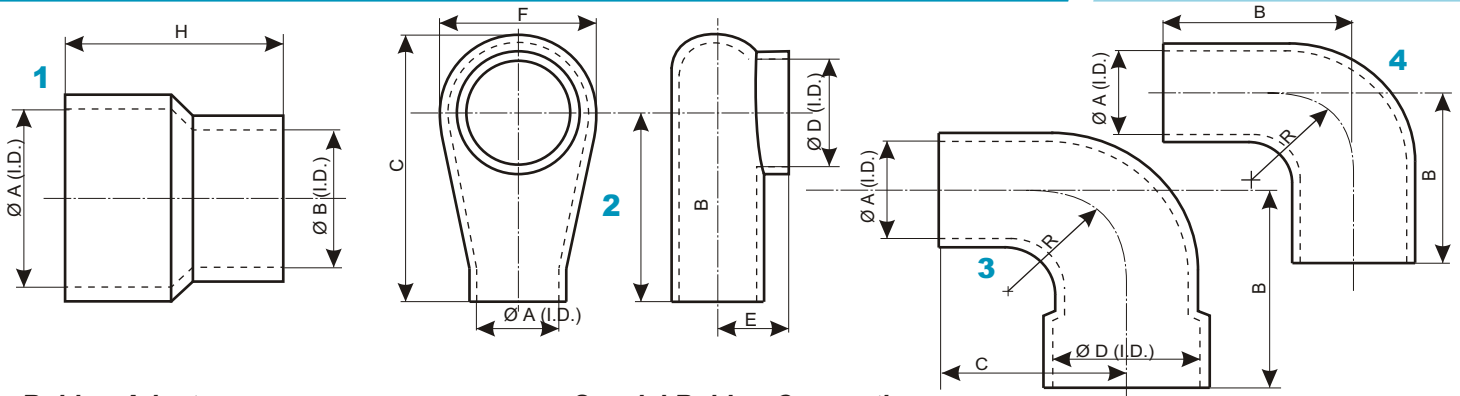

Rubber and Metal Accessories for Air Filter System

Rubber Adapters

| 1 | MODEL | Dimensions | | |
|---|------------|--------------------|-------------------|--------------------|
| | | Ø A | Ø B | H |
| | RG 57 51 | 57 mm (2.25 ") | 51 mm (2 ") | 106 mm (4.17 ") |
| | RG 63 51 | 63 mm (2.5 ") | 51 mm (2 ") | 106 mm (4.17 ") |
| | RG 70 57 | 70 mm (2.75 ") | 57 mm (2.25 ") | 122 mm (4.80 ") |
| | RG 70 63 | 70 mm (2.75 ") | 63 mm (2.5 ") | 122 mm (4.80 ") |
| | RG 76 57 | 76 mm (3 ") | 57 mm (2.25 ") | 122 mm (4.80 ") |
| | RG 76 63 | 76 mm (3 ") | 63 mm (2.5 ") | 122 mm (4.80 ") |
| | RG 102 70 | 102 mm (4 ") | 70 mm (2.75 ") | 130 mm (5.12 ") |
| | RG 102 76 | 102 mm (4 ") | 76 mm (3 ") | 130 mm (5.12 ") |
| | RG 133 95 | 133 mm (5.25 ") | 95 mm (3.75 ") | 140 mm (5.51 ") |
| | RG 133 102 | 133 mm (5.25 ") | 102 mm (4 ") | 140 mm (5.51 ") |

90° Rubber Elbows

| 3 | MODEL | Dimensions | | |
|---|--------|--------------------|--------------------|-------------------|
| | | Ø A | B | R |
| | CG 57 | 57 mm (2.25 ") | 80 mm (3.15 ") | 45 mm (1.77 ") |
| | CG 63 | 63 mm (2.5 ") | 85 mm (3.35 ") | 51 mm (2 ") |
| | CG 70 | 70 mm (2.75 ") | 85 mm (3.35 ") | 57 mm (2.25 ") |
| | CG 76 | 76 mm (3 ") | 92 mm (3.62 ") | 57 mm (2.25 ") |
| | CG 102 | 102 mm (4 ") | 97 mm (3.82 ") | 67 mm (2.64 ") |
| | CG 130 | 130 mm (5.12 ") | 118 mm (4.65 ") | 83 mm (3.27 ") |
| | CG 133 | 133 mm (5.25 ") | 118 mm (4.65 ") | 83 mm (3.27 ") |
| | CG 152 | 152 mm (6 ") | 127 mm (5 ") | 92 mm (3.62 ") |